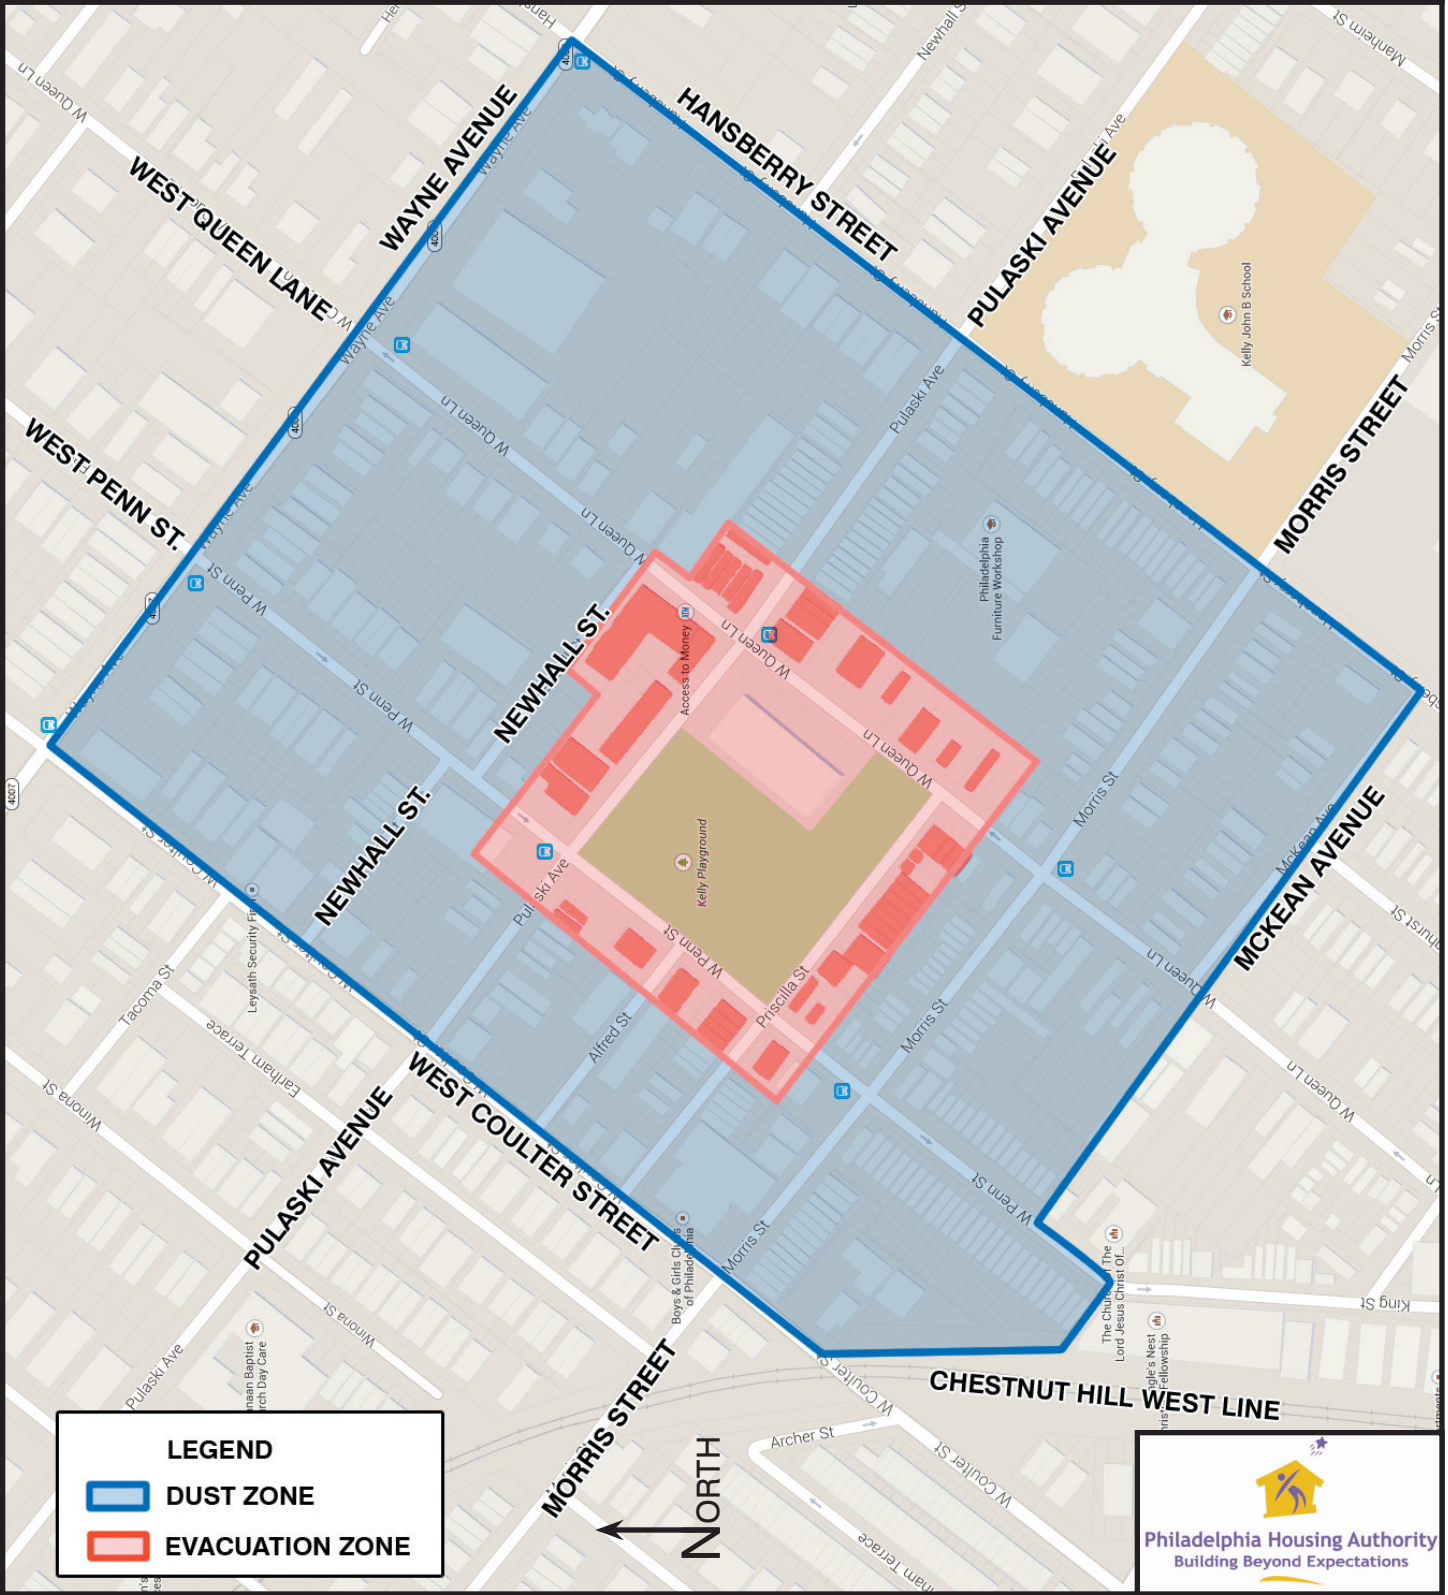

QUEEN LANE IMPLOSION

Evacuation Zone & Dust Zone

September 13, 2014 @ 7:15 AM | HOTLINE: 215-684-3001

LEGEND

-  DUST ZONE
-  EVACUATION ZONE

Philadelphia Housing Authority
Building Beyond Expectations