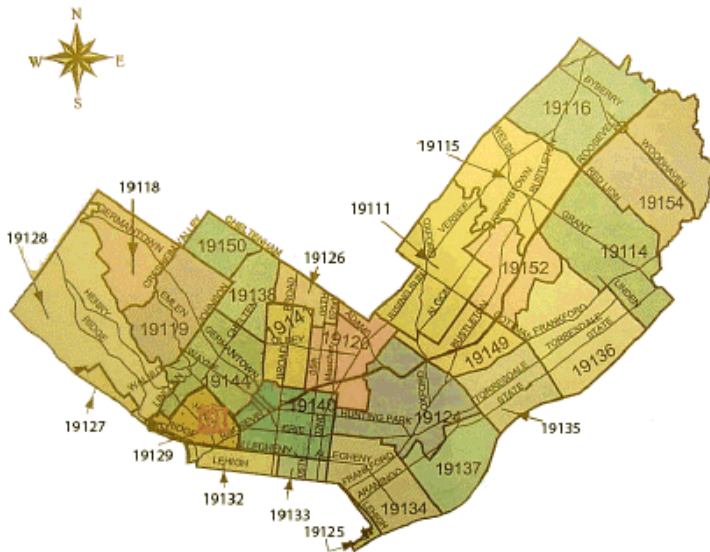

Germantown/Hunting Park

Community Based Management Office - CBMO 904

Abbottsford, 3226 McMichael Street, Philadelphia, PA 19129

CBMO 904 is bordered on the northwest by Cheltenham Avenue, the northeast by Oxford Avenue and Pine Road, on the southeast by Knights Road and the Delaware River, and on the southeast by West Lehigh Avenue.

Health Centers

1331 East Cheltenham Avenue
2230 Cottman Avenue

Police Stations

8th Police District, Academy & Red Lion Roads
14th Police District, 43 W. Haines Street
25th Police District, 3901 Whitaker Avenue