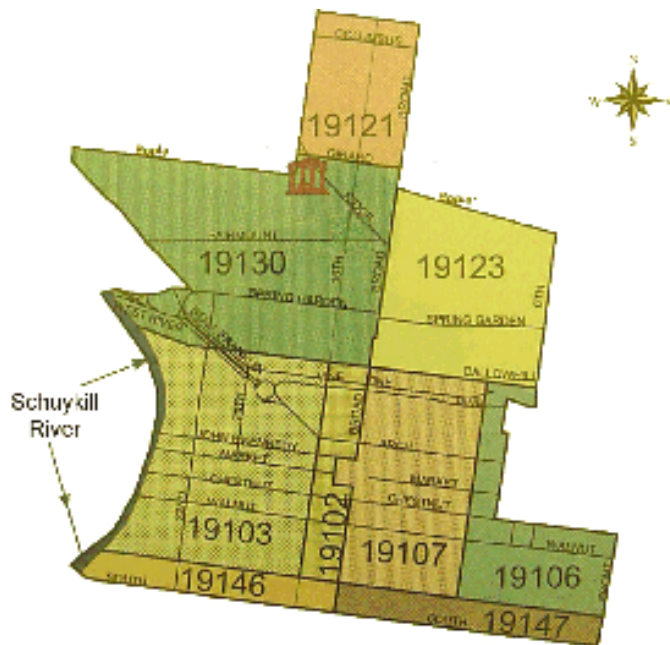

# Francisville

Community Based Management Office - CBMO 906

Spring Garden, 715 Brandywine St., Philadelphia, PA 19123

**CBMO 906 is bordered on the north by Poplar Street, on the east by 6th Street, on the south by South Street, and on the west by the Schuylkill River.**